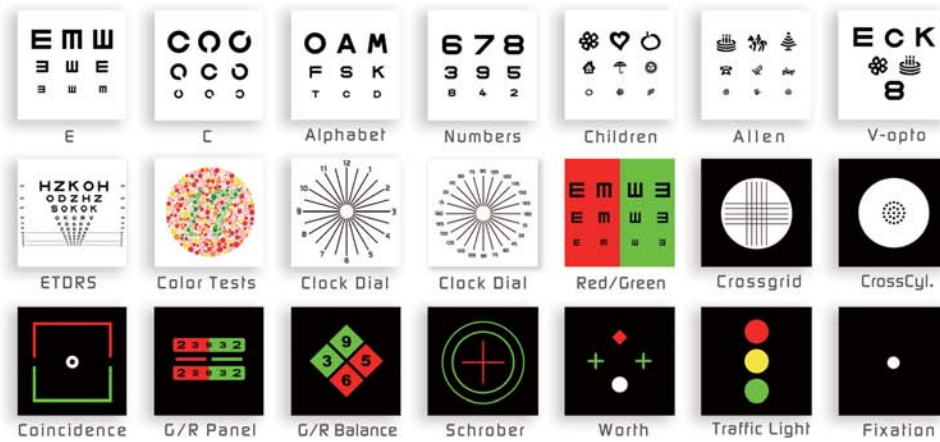

Elite™

Digital Visual Acuity Chart

**Any screen
is your
visual acuity
chart !**

- Fits any LCD monitor or TV set.
- No computer needed.
- Work out of the box, plug and play.
- Full-functional and multiple charts.
- RF wireless remote, fluorescent keypad.
- High definition, up to 1920 X 1080 (HD 1080P).

Elite™ Digital Visual Acuity Chart

- Fluorescent keypad, testing in dark room is much easier.
- No aiming! 2.4G RF remote control is omnidirectional.
- Longer working distance, faster response, reliable performance.
- Optional power supply solution, USB port or charger.
- HDMI or VGA port optional.
- Compact size.
- Video, audio and pictures, customized storage and display.
- Smart calibration, easy setup.
- Continuously testing distance, from 1m to 7m.
- Random sequencing of optotypes.
- Imperial and Metric standard optional.
- Mirror function available.
- Online upgrade.
- Package size : 180mm X 140 mm X 70mm